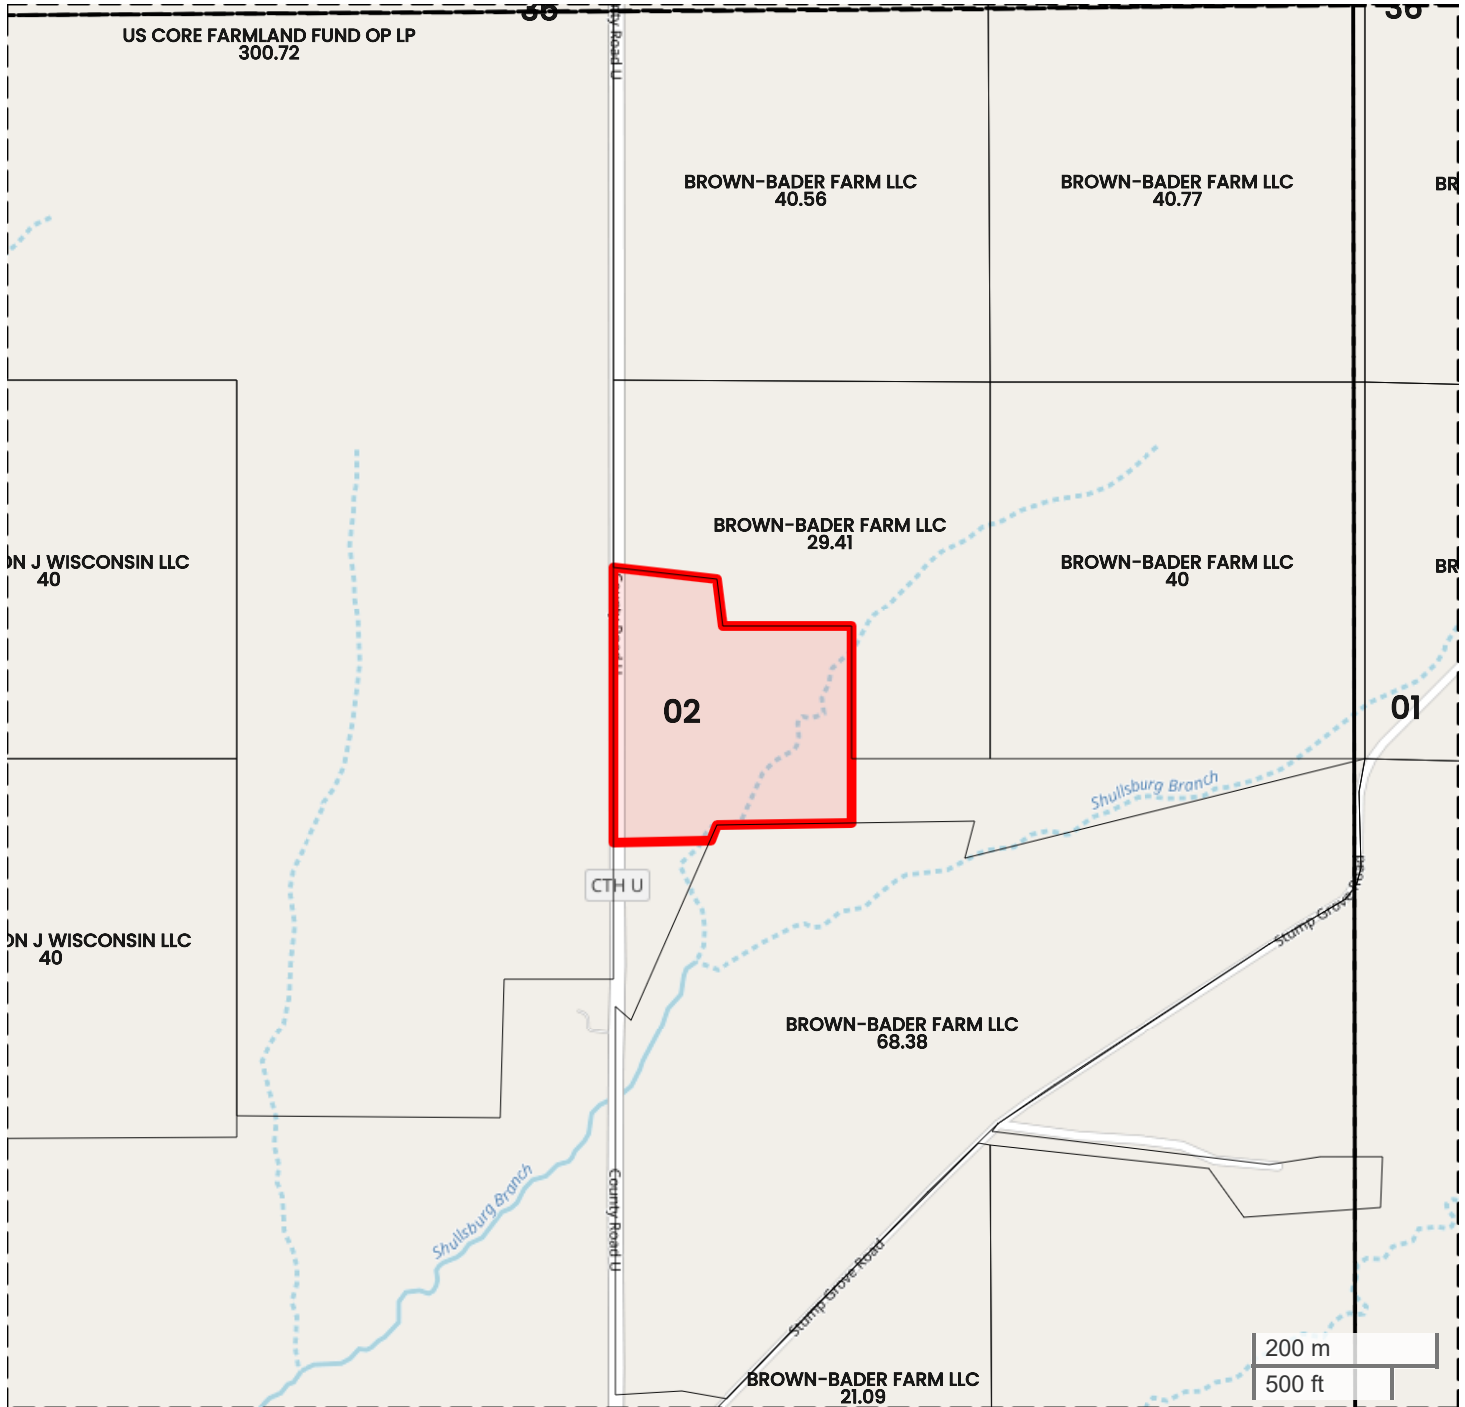

COUNTY ROAD U (15.40 AC TOTAL, 1.80 AC TILLABLE)

PLAT MAP

Center: 42.588547, -90.219635

02-1N-2E

Shullsburg Township

Lafayette County, WI

FarmWorth, LLC makes no warranties, express or implied, regarding the accuracy of any information provided through FarmWorth.com. User is solely responsible for independently verifying all information prior to use and waives any claims against FarmWorth, LLC arising from inaccuracies in such information.